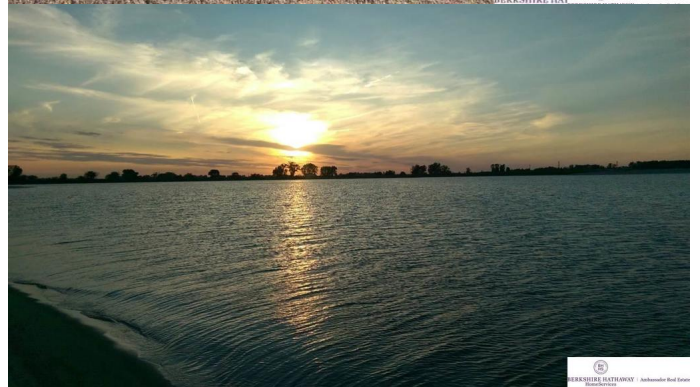

$165,000 - 745 Stonewood Pointe, Ashland

MLS® #21900452

$165,000

Bedroom, Bathroom,
Land on 0 Acres

Lake Allure, Ashland, NE

Paradise at Lake Allure! This magnificent walkout waterfront lot is a haven for gazing at beautiful Lake Allure views from multiple vantage points. Enjoy a perfect setting for relaxing and entertaining on this non-builder attached, spacious sand lot. Bring the outside in with stunning sunsets., morning noise of birds and fish and natural settings. You can have it all with this privately gated community and only 25 minutes to Omaha or Lincoln. Start your life of leisure at Lake Allure!

Essential Information

MLS® #	21900452
Price	$165,000
Acres	0.00
Type	Land
Sub-Type	Residential
Status	Active

Community Information

Address	745 Stonewood Pointe
Area	GPR
Subdivision	Lake Allure
City	Ashland
County	Saunders County
State	NE
Zip Code	68003

Amenities