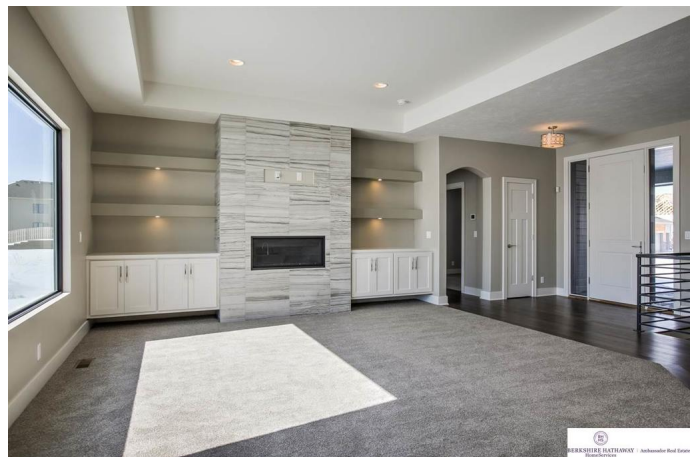

$399,000 - 610 N 11 Circle, Springfield

MLS® #21902811

$399,000

3 Bedroom, 3.00 Bathroom, 1,976 sqft
Residential

Springfield Pines, Springfield, NE

Beautiful new ranch style home on a nice pie shaped cul de sac lot with an awesome view and covered deck! Custom built by Lifetime Structures featuring upscale finishes throughout. 8' front entry door leads to a nice open floor plan w/ lots of windows, modern linear fireplace in great room flanked by base cabinets and floating shelves with ambient lighting. Kitchen features stainless steel appliances, granite tops, mosaic tile backsplash, a walk in pantry and large center island perfect for entertaining. Private master suite w/ his and her lavs, tile shower and laundry access from walk in closet. Custom Iron rail, interesting ceiling details, powder bath plus a jack and jill bath between secondary bedrooms which both feature walk in closets. A must see!

Built in 2018

Essential Information

MLS® #	21902811
Price	$399,000
Bedrooms	3
Bathrooms	3.00
Square Footage	1,976
Year Built	2018
Type	Residential
Sub-Type	Detached Housing
Style	Ranch