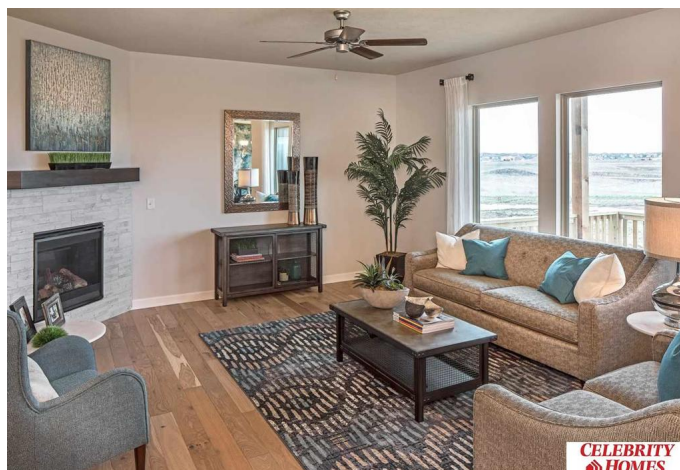

$314,900 - 4916 Sheridan Road, Bellevue

MLS® #21921959

$314,900

4 Bedroom, 3.00 Bathroom, 2,459 sqft
Residential

LIONS GATE, Bellevue, NE

The "Danbury" by Celebrity Homes is an Open Design that offers a Island Kitchen, Great Room, MBR Bath w/ Deluxe Shower & Dual Vanity, 3 Car Garage & that's just the start! Quality GE Appliances (even refrigerator, washer & dryer) , Window Blinds , Designer Light Pkgs, Extended 2-10 Warranty Program, & GDO . Best New Home Value..Period (Pictures of Model Home)

Built in 2019

Essential Information

MLS® #	21921959
Price	$314,900
Bedrooms	4
Bathrooms	3.00
Square Footage	2,459
Year Built	2019
Type	Residential
Sub-Type	Detached Housing
Style	2 Story
Status	Active

Community Information

Address	4916 Sheridan Road
Area	Sarpy County
Subdivision	LIONS GATE
City	Bellevue
State	NE

CELEBRITY

CELEBRITY
HOMES

CELEBRITY
HOMES