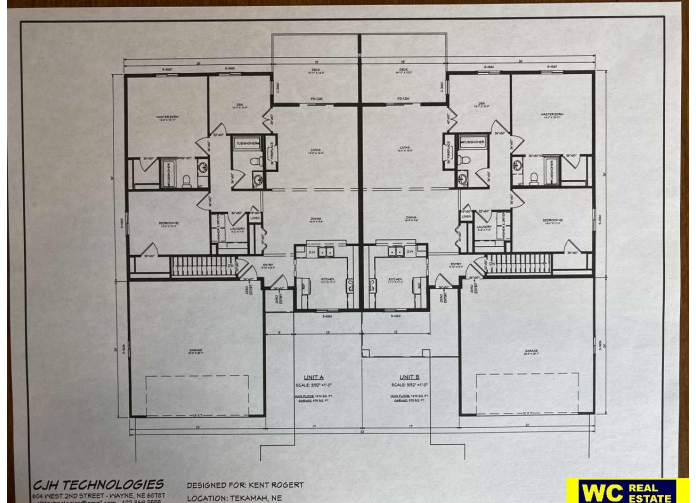

$225,000 - 218 Vista Circle, Tekamah

MLS® #22004133

$225,000

3 Bedroom, 2.00 Bathroom, 1,474 sqft
Residential

Northridge Estates, Tekamah, NE

Ranch Style Duplex...both sides for sale.
Approx 1500 sq ft main level, with 2 car garage. Zero entry home! No steps in front or back. large open back yard spilling out onto Hole #9 of Northridge Golf Course. Basement will be left unfinished with egress window and plumbing rough-ins. Basement can be finished for increased price. Open kitchen design with vaulted ceilings in kitchen, dining, and living room as well as master bedroom. Deck partially covered by roofline. Oversized 2 car garage...575 sq ft. Kitchen appliances included.

Built in 2020

Essential Information

MLS® #	22004133
Price	$225,000
Bedrooms	3
Bathrooms	2.00
Square Footage	1,474
Year Built	2020
Type	Residential
Sub-Type	Duplex
Style	Ranch
Status	Active

Community Information

Address	218 Vista Circle
Area	Burt County