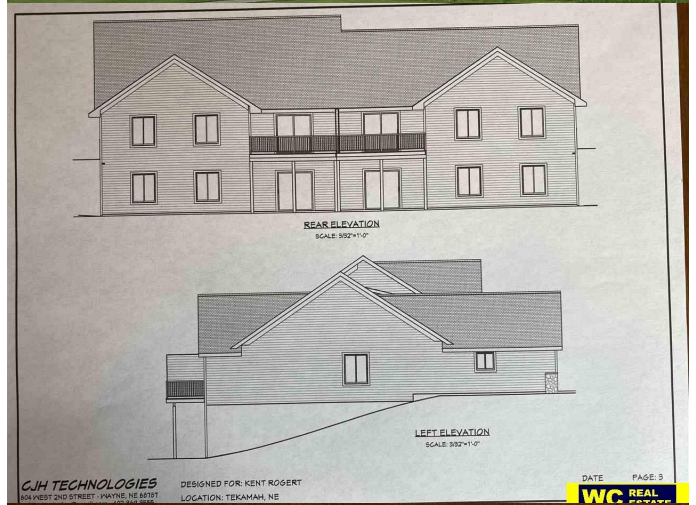

$225,000 - 218 Vista Circle, Tekamah

MLS® #22004133

$225,000

3 Bedroom, 2.00 Bathroom, 1,474 sqft
Residential

Northridge Estates, Tekamah, NE

Ranch Style Duplex...both sides for sale.
Approx 1500 sq ft main level, with 2 car garage. Zero entry home! No steps in front or back. large open back yard spilling out onto Hole #9 of Northridge Golf Course. Basement will be left unfinished with egress window and plumbing rough-ins. Basement can be finished for increased price. Open kitchen design with vaulted ceilings in kitchen, dining, and living room as well as master bedroom. Deck partially covered by roofline. Oversized 2 car garage...575 sq ft. Kitchen appliances included.

Built in 2020

Essential Information

MLS® #	22004133
Price	$225,000
Bedrooms	3
Bathrooms	2.00
Square Footage	1,474
Year Built	2020
Type	Residential
Sub-Type	Duplex
Style	Ranch
Status	Active

Community Information

Address	218 Vista Circle
Area	Burt County